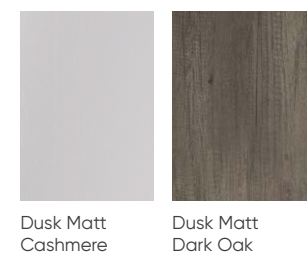

**Framing finishes**

Cabinet framing including desks are available in Dusk Matt Cashmere and Dusk Matt Dark Oak only. These along with all other finishes are available as drawer fronts.

**Handle options**