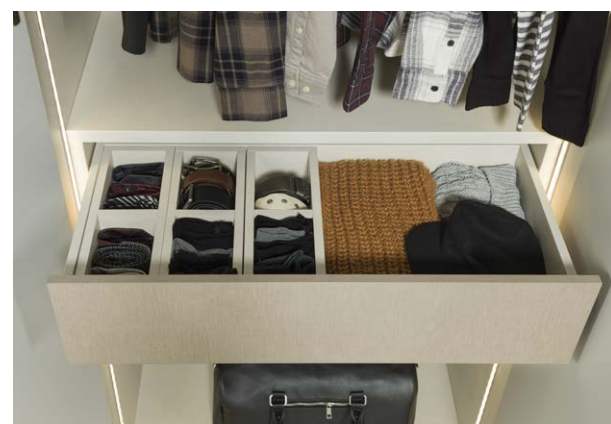

Storage for him

Internal options to suit your needs. Double hanging can be included for shirts and jackets, whilst shelving columns are perfect for those folded items. Additional larger spaces and push to open drawers can hold those bulkier items such as duvets and pillows.

Storage for her

Wardrobes with plenty of storage space for all of those essential items. Long hanging spaces can be included for full length dresses, whilst compartment dividers are the ideal solution for storing all of those handbags, shoes and hats.