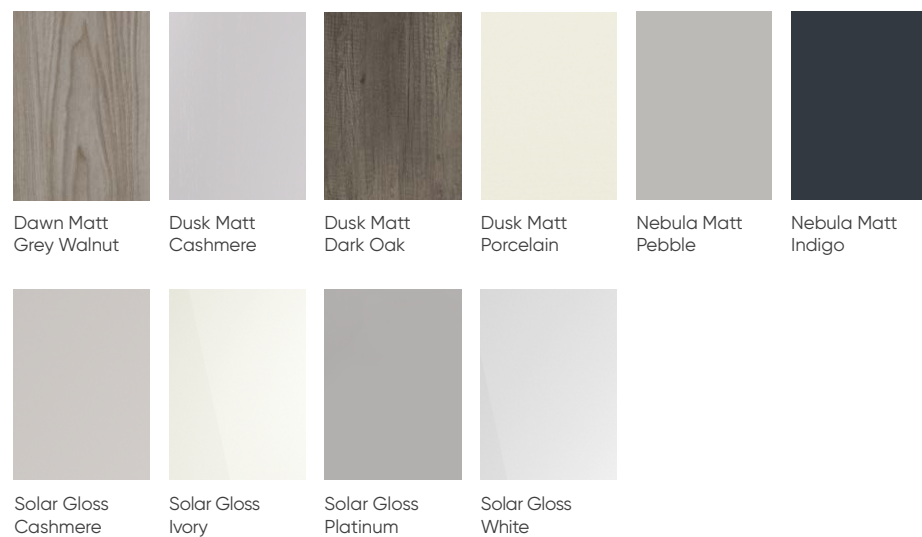

### Filing cabinets

Organise your Home Office with our range of filing cabinets. From tall to low level these cabinets give you plenty of filing space.

Solar Gloss White with Dark Oak Framing

**Frontal finishes**

**Framing finishes**

Cabinet framing including desks are available in Dusk Matt Cashmere and Dusk Matt Dark Oak only. These along with all other finishes are available as drawer fronts.

**Handle options**