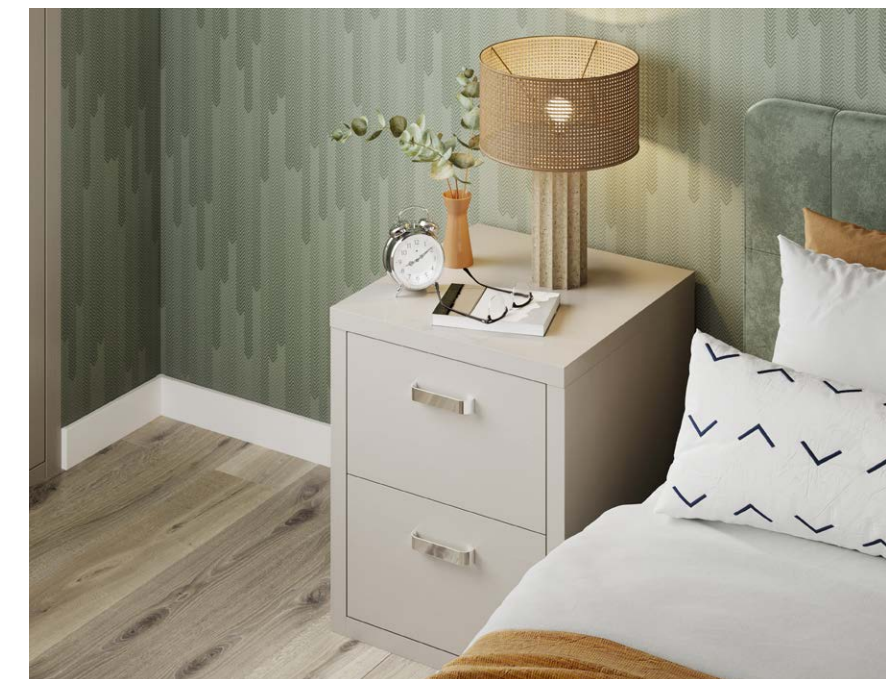

Drawer storage

For that added storage space we have a range of drawer chests or bedside drawer cabinets to choose from.