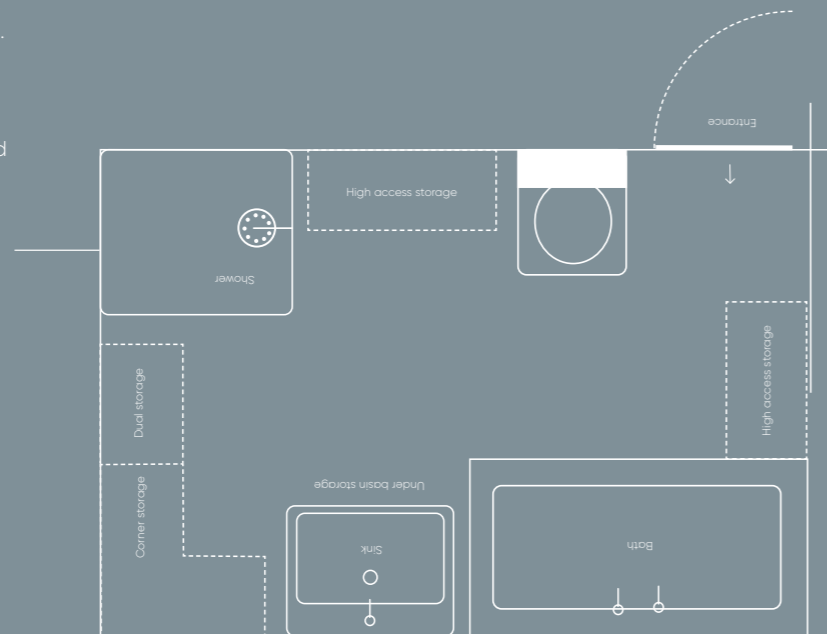

Create your dream bathroom in 5 easy steps

2. Plan your bathroom

Look at the space available and think about who will be using the bathroom. Plan in cabinets, a toilet, basin, tap, bath and shower that fits around you and your lifestyle. Consider cabinets that include ample storage space and are easily accessible for those much needed items.