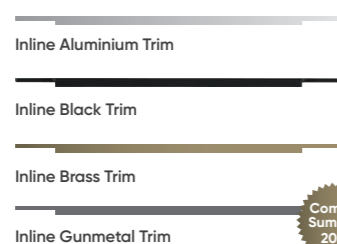

Inline

A number of ranges are available with the option of including Inline Aluminium, Gunmetal, Matt Black or Matt Brass handles. The handles will coordinate well with your chosen taps and accessories, providing a contemporary finish to your bathroom.

Please note

Aluminum Inline trim will be supplied unless otherwise stated.

Coming Summer 2021

Why not add a touch of glamour and upgrade to the luxury crystal handle option?

Luxury 01

Chrome and Crystalized™ Swarovski Elements pull handle. Featuring 12 genuine Swarovski crystals in a stunning chrome finish. Handle Centres: 32