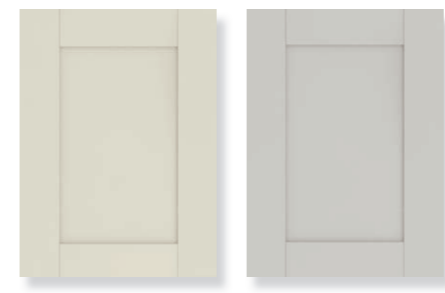

Valencia

22mm foil wrapped MDF Shaker

Matt Ivory

Matt Platinum