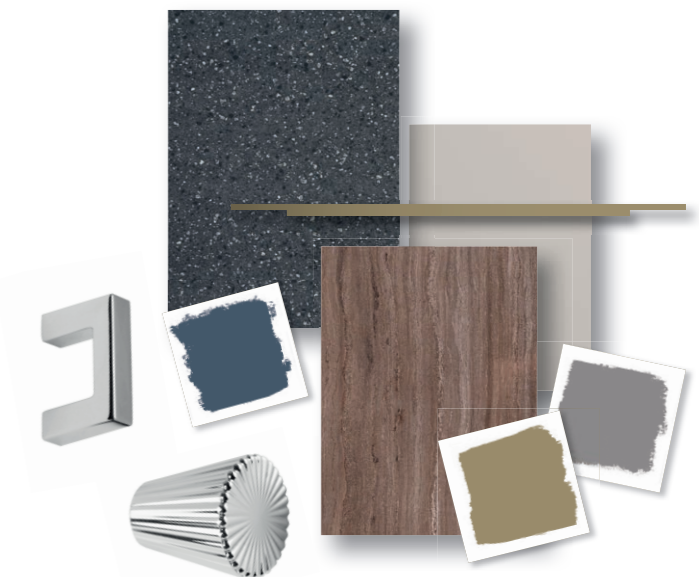

5. Choose your colours and handles

With an abundance of finishes, countertops and handle options to choose from, you can design your bathroom to be in keeping with the style of your home. Subtle woodgrain, shaker matt or muted colours offer a warm and homely feel, whereas handleless doors with high gloss or flat matt finishes are a designer's dream, offering a contemporary option. Ensure that the finishes co-ordinate well with the walls, flooring and accessories chosen to help transform your bathroom into a tranquil paradise.