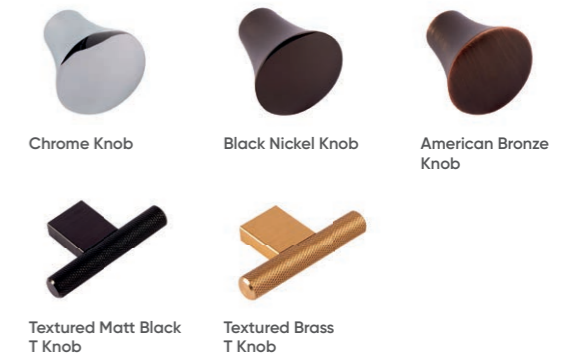

Door finishes

Matt Concrete

Matt Grey Walnut

Handle options

For further options see page 20

Chrome Knob

Black Nickel Knob

American Bronze Knob

Inline Aluminium Trim

Inline Black Trim

Inline Brass Trim

Inline Gunmetal Trim

Colour harmony

The textured colours of Concrete & Grey Walnut work perfectly on their own or mix with Novara colours to create a harmonising contrast between base and wall cabinets.

Inspired By City Living

Door finish

Matt White Matt Indigo Matt Pebble

Novara includes a subtle Matt finish, perfect for the modern home. This simple furniture style is a designer's dream and encourages the introduction of colour from tiles, flooring and additional accessories.

Handle options

Available with a choice of Inline trims or standard handle options you can make a true statement. Mix our Indigo door with a Matt Brass handle choice to really create that City look.

For further options see page 20