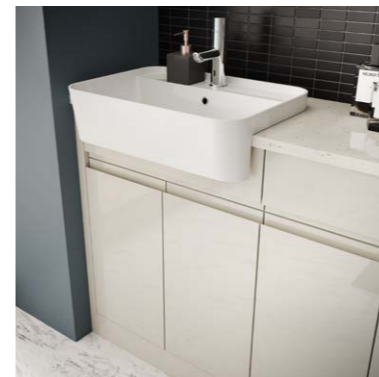

San Marco is the perfect choice for urban living, its modern handleless style sits well with the use of non-traditional features such as steel, concrete and unfinished surfaces. These sophisticated materials incorporated with clever use of storage solutions can result in a multifunctional bathroom design.